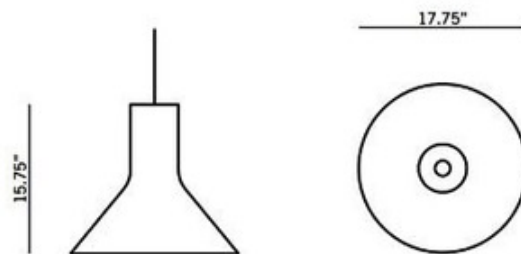

Puncto Pendant

**Designer:** Seppo Koho

**Description:**

Puncto Pendant features a shade made from laminated birch slats available in Natural Birch, White Laminated Birch, Black Laminated Birch or Walnut Birch. Brushed Nickel canopy and clear cord. Requires one 75 watt A19 incandescent lamp, not included. 17.75 inch diameter x 15.75 inches high. Crafted in Finland. cUL listed.

Shown in: Brushed Nickel / Natural Birch

**List Price:** \$1052.50  
**Our Price:** \$842.00

**Shade Color:** Natural Birch  
**Body Finish:** Brushed Nickel  
**Lamp:** 1 x A19/Medium (E26)/75W/120V Incandescent  
 1 x A19/Medium (E26)/120V LED  
**Wattage:** 75W  
**Dimmer:** Incandescent  
**Dimensions:** 15.75"H x 17.75"W