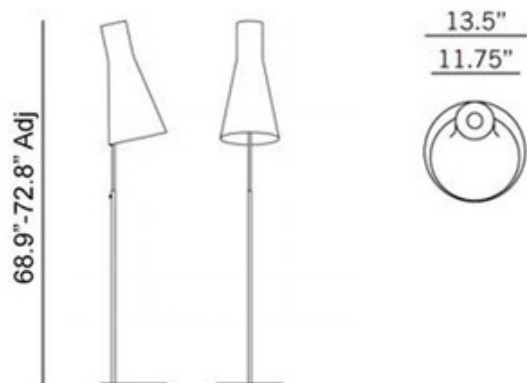

DESIGNER

Seppo Koho

BRAND

Secto Design

DESCRIPTION

Secto 4210 Floor Lamp features a tilted shade made from laminated birch slats available in Natural Birch, White Laminated Birch, Black Laminated Birch or Walnut Birch. Powder coated finish with on/off switch on clear cord. Crafted in Finland. ETL listed.

Shown in: White / Natural Birch

| | |
|--------------------------|---|
| SHADE COLOR | Natural Birch |
| BODY FINISH | White |
| WATTAGE | 75W |
| DIMMER | N/A |
| DIMENSIONS | 11.8"W x 72.8"H |
| BULB NOT INCLUDED | |
| LAMP | 1 x A19/Medium (E26)/75W/120V Incandescent 1 x A19/Medium (E26)/120V LED |