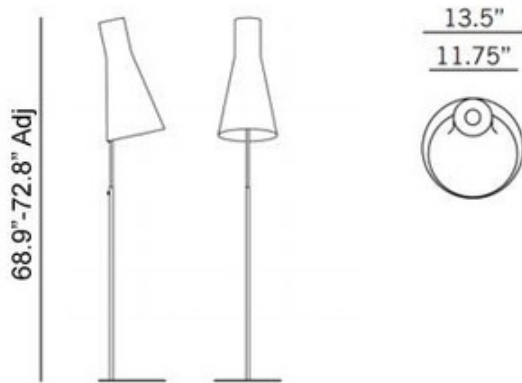

**Designer:** Seppo Koho

**Description:**

Secto Floor features a tilted shade made from laminated birch slats available in Natural Birch, White Laminated Birch, Black Laminated Birch or Walnut Birch. Powder coated finish with on/off switch on clear cord. One 75 watt A19 incandescent lamp not included. Adjustable height from 68.9-72.8 inches x 11.75 inch diameter top of shade x 13.5 inch diameter bottom of shade. Also available in a fluorescent option. Crafted in Finland. cUL listed.

Shown in: Powder Coat Metal / Natural Birch

**List Price:** \$1672.50  
**Our Price:** \$1338.00

**Shade Color:** Natural Birch  
**Body Finish:** Powder Coat Metal  
**Lamp:** 1 x A19/Medium (E26)/75W/120V Incandescent  
 1 x A19/Medium (E26)/120V LED  
**Wattage:** 75W  
**Dimmer:** Incandescent  
**Dimensions:** 72.8"H x 11.8"W