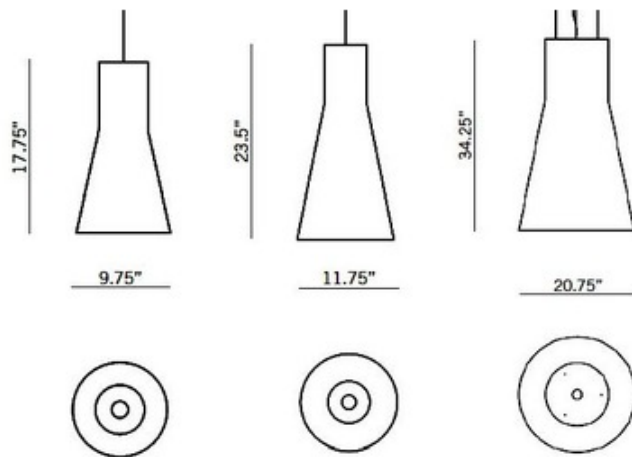

# Secto Pendant

**Designer:** Seppo Koho

**Description:**

Secto Pendant features a shade made from laminated birch slats available in Natural Birch, White Laminated Birch, Black Laminated Birch or Walnut Birch. Brushed Nickel canopy and clear cord. Available in three sizes. Smallest size is 9.75 inches in diameter x 17.75 inches high and requires one 75 watt A19 incandescent lamp, not included. Large size is 11.75 inches in diameter x 23.5 inches high and requires one 75 watt A19 incandescent lamp, not included. Magnum size is 20.75 inches in diameter x 34.25 inches high and requires one 100 watt A19 incandescent lamp, not included. Crafted in Finland. cUL listed.

Shown in: Brushed Nickel / White Laminated Birch

**List Price:** \$931.25  
**Our Price:** \$745.00

**Shade Color:** White Laminated Birch  
**Body Finish:** Brushed Nickel  
**Lamp:** 1 x A19/Medium (E26)/75W/120V Incandescent  
 1 x A19/Medium (E26)/120V LED  
**Wattage:** 75W  
**Dimmer:** Incandescent  
**Dimensions:** 17.7"H x 9.75"W