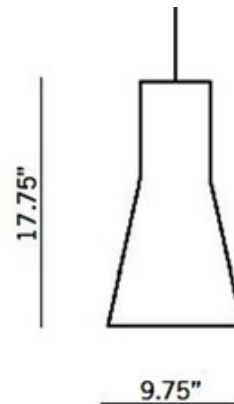

*Shown in: White / White Laminated Birch*

<b>SHADE COLOR</b>	White Laminated Birch
<b>BODY FINISH</b>	White
<b>WATTAGE</b>	75W
<b>DIMMER</b>	Standard 120V
<b>DIMENSIONS</b>	9.75"W x 17.75"H
<b>BULB NOT INCLUDED</b>	
<b>LAMP</b>	1 x A19/Medium (E26)/75W/120V Incandescent 1 x A19/Medium (E26)/120V LED

*Technical Information*

<b>PRODUCT DIMENSIONS</b>	Textile Cable Length: 59"
---------------------------	---------------------------

**SPEC #**

SEC75661

COMPANY

PROJECT

FIXTURE TYPE

APPROVED BY