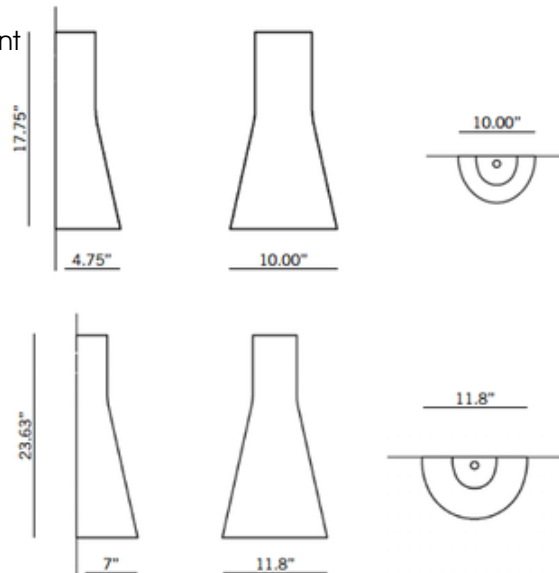

Secto Wall

Designer: Seppo Koho

Description:

Secto Wall features a shade made from laminated birch slats available in Natural Birch, White Laminated Birch, Black Laminated Birch or Walnut Birch. Fixture can be mounted so that the light streams upward like a sconce or downward. Available in two sizes. One 40 watt 120 volt B10 candelabra base incandescent lamp is required, but not included. Large: 23.6 inch height x 11.75 inch width x 7 inch depth. Small: 17.7 inch height x 10 inch width x 4.75 inch depth. UL listed.

Shown in: Black Laminated Birch

List Price: \$836.25
Our Price: \$669.00

Shade Color: Black Laminated Birch
Body Finish: N/A
Lamp: 1 x B10/Candelabra (E12)/40W/120V Incandescent
 1 x B10/Candelabra (E12)/120V LED
Wattage: 40W
Dimmer: Incandescent
Dimensions: 17.75"H x 10"W x 4.75"D