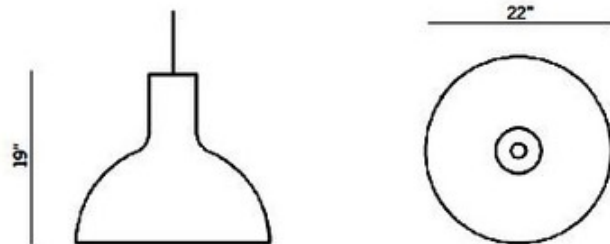

Victo Pendant

Designer: Seppo Koho

Description:

Victo Pendant features a shade made from laminated birch slats connected by rings of aircraft plywood available in Natural Birch, White Laminated Birch, Black Laminated Birch or Walnut Birch. Brushed Nickel canopy and clear cord. Requires one 75 watt A19 incandescent lamp, not included. 22 inch diameter x 19 inches high. Crafted in Finland. cUL listed.

Shown in: Brushed Nickel / Natural Birch

List Price: \$1581.25
Our Price: \$1265.00

Shade Color: Natural Birch
Body Finish: Brushed Nickel
Lamp: 1 x A19/Medium (E26)/75W/120V Incandescent
 1 x A19/Medium (E26)/120V LED
Wattage: 75W
Dimmer: Incandescent
Dimensions: 19"H x 22"W