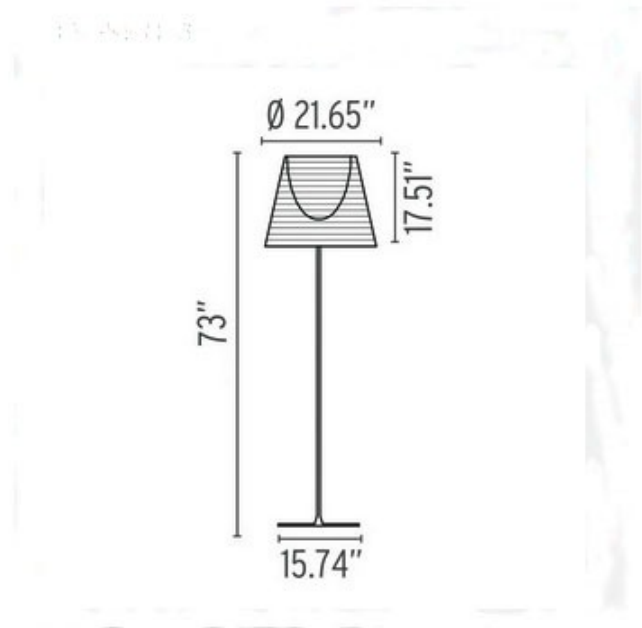

KTribe F3 Floor Lamp

Designer: Philippe Starck

Description:

Ktribe F3 Floor Lamp features a base, rod support and diffuser support in die cast polished and Chrome plated alloy and Rod in Polished Aluminum. Outer shade in Aluminized Bronze, Aluminized Silver, Fumee, Plisse Cloth or Transparent polycarbonate with Opal inner diffuser. Silver or Bronze on the inner surface. Transparent upper ring on all shade colors except for Aluminized Bronze which has a transparent brown upper ring. Includes dimmer on cord with 0-100 percent light adjustment. One 150 watt, 120 volt BT15 Halogen bulb is included. Suitable for indoor dry locations only. UL listed. 73 inches height x 15.74 inch square base. Shade: 21.65 inch diameter x 17.51 inch height.

Shown in: Polished Chrome / Aluminized Bronze

List Price: \$2707.15
Our Price: \$1895.01

- Shade Color:** Aluminized Bronze
- Body Finish:** Polished Chrome
- Lamp:** 1 x BT15/Medium (E26)/150W/120V Halogen
- Wattage:** 150W
- Dimmer:** Included
- Dimensions:** 73"H x 21.65"W