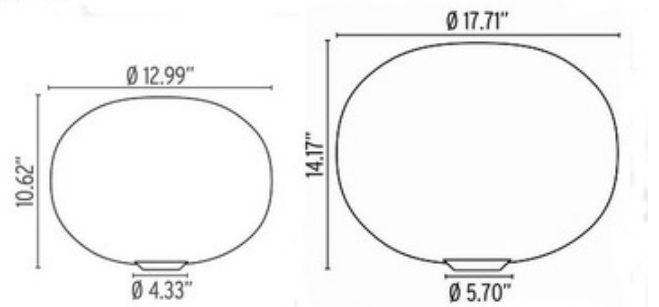

**DESIGNER**

Jasper Morrison

**BRAND**

FLOS

**DESCRIPTION**

Glo Ball Basic Table Lamp with blown White acid etched glass diffuser and Gray painted die cast aluminum support. Basic 1 is 12.99 inch diameter x 10.62 inches high with 4.33 inch diameter base and includes one 100 watt 120 volt T10 medium base halogen lamp. Basic 2 is 17.71 inch diameter x 14.17 inches high with 5.7 inch diameter base and includes one 100 watt 120 volt T10 medium base halogen lamp. On-off switch and 0-100% dimmer on polarized power cord. Also available in a 7.48 inch diameter option. UL listed.

*Shown in: Gray / White Glass*

<b>SHADE COLOR</b>	White Glass
<b>BODY FINISH</b>	Gray
<b>WATTAGE</b>	100W
<b>DIMMER</b>	Included
<b>DIMENSIONS</b>	12.99"W x 10.62"H x 4.33"D
<b>BULB INCLUDED</b>	
<b>LAMP</b>	1 x T10/Medium (E26)/100W/120V Halogen