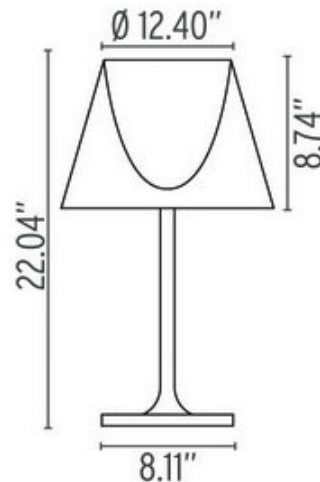

KTribe T1 Table Lamp

Designer: Philippe Starck

Description:

Ktribe T1 Table Lamp features a base, rod support and diffuser support in die cast polished alloy. Shades in Clear glass or Fumee or Transparent polycarbonate with Opal inner diffuser with Chrome or Grey finish. One 100 watt BT15 Medium base Halogen bulb is included. 12.4 inch width x 22.04 inch height. Shade is 12.4 inch diameter x 8.74 inches height. Electronic dimmer wired on cord for light adjustment. UL listed.

Shown in: Chrome / Fumee

List Price: \$1207.15
Our Price: \$852.00

Shade Color: Fumee
Body Finish: Chrome
Lamp: 1 x BT15/Medium (E26)/100W/120V Halogen
Wattage: 100W
Dimmer: Incandescent
Dimensions: 22.04"H x 12.4"W