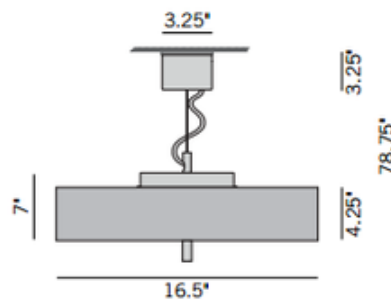

Product Number: BLX75837			
Company:		Fixture Type:	Date: Mar 17, 2018
Project:		Approved By:	

#0230SU-RONDA-01 7F1-NAOK

Fax: (773) 883-6131

Phone: 866-954-4489

Address: 1718 W. Fullerton Ave. Chicago IL 60614

www.Lightology.com