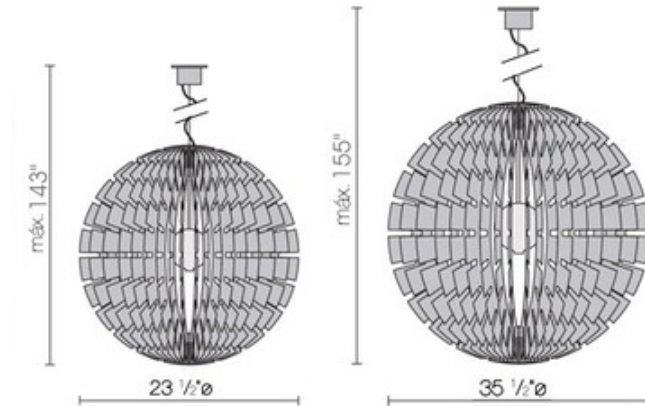

Helios Aluminum Suspension

Description:

Helios Suspension is constructed of lightweight die-cut aluminum with a cluster of lights radiating from its core. Body and canopy of fixture is finished in Matte Grey Aluminum. Shade is Matte Grey finished die-cut aluminum. Available in two sizes. Helios 60 is 23.5 inches in diameter and requires seven 60 watt G16.5 incandescent lamps. Black cord adjustable from 30 inch minimum to 70 inch maximum overall height. Helios 90 is 35.5 inches in diameter and requires seven 60 watt A19 incandescent lamps. Black cord adjustable from 42 inch minimum to 78 inch maximum overall height. 4.75 diameter x 4.75 inch high canopy on both sizes. Lamps not included. Also available in a 23.5 inch diameter constructed of wood. cUL listed.

Shown in: Aluminum / Grey

List Price: \$3576.25
 Our Price: \$2861.00

Shade Color: Grey
 Body Finish: Aluminum
 Lamp: 7 x G16.5/Candelabra (E12)/60W/120V Incandescent
 Wattage: 420W
 Dimmer: Incandescent
 Dimensions: 23.5"H x 23.5"W x 23.62"D