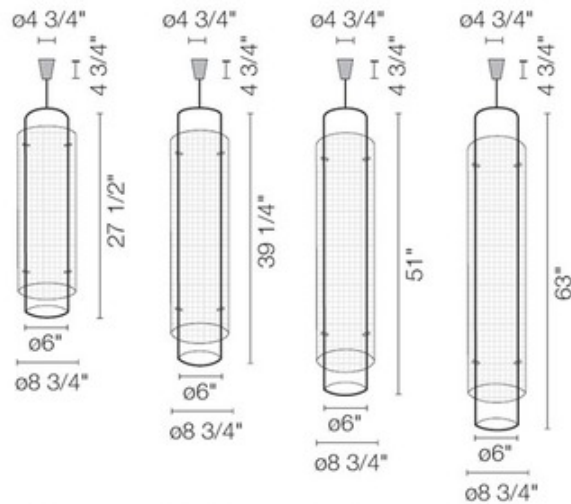

Skin Suspension

Description:

Skin Suspension is available in four sizes with Bronze or Silver Mesh over White Polycarbonate shade. 70: Two 14 watt T5 fluorescent lamps are required, but not included. 8.75 inches in diameter x 27.5 inch height. 100: Two 21 watt T5 fluorescent lamps are required, but not included. 8.75 inches in diameter x 39.25 inches height. 130: Two 28 watt T5 fluorescent lamps are required, but not included. 8.75 inches in diameter x 51 inch height. 160 Two 35 watt T5 fluorescent lamps are required, but not included. 8.75 inches in diameter x 63 inches height. All sizes have a 4.75 inch diameter x 4.75 inch high shade and include a black 72 inch adjustable cord. cUL listed.

Shown in: Silver

List Price: \$2807.50
 Our Price: \$2246.00

Shade Color: N/A
 Body Finish: Silver
 Lamp: 2 x T5/G5/21W/120V Fluorescent
 Wattage: 42W
 Dimmer: Not Dimmable
 Dimensions: 39.25"H x 8.75"W

Product Number: BLX75842			
Company:		Fixture Type:	Date: Apr 22, 2018
Project:		Approved By:	

#0230SU-SKIN-040F1-WHSI

Fax: (773) 883-6131

Phone: 866-954-4489

Address: 1718 W. Fullerton Ave. Chicago IL 60614