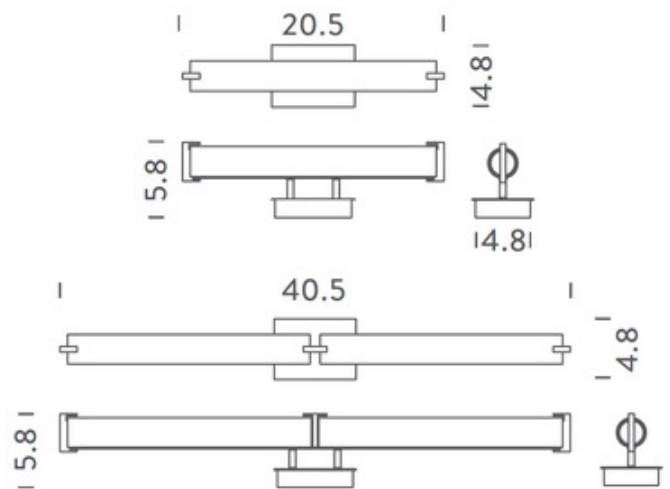

Technical Information

LUMINOUS FLUX	3600 lumens
LUMENS/WATT	76.60

SPEC # NIL76811

COMPANY	PROJECT	FIXTURE TYPE	APPROVED BY	DATE