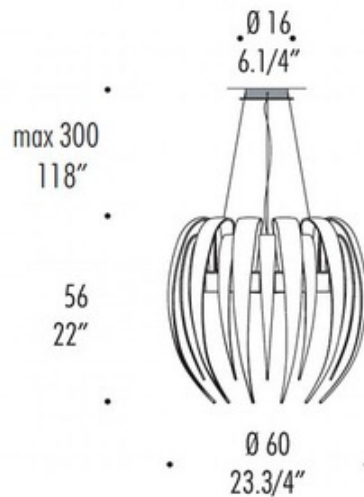

Dracena S60 Pendant

Designer: Chilo Diego

Description:

The Dracena S60 Pendant is made from hand-blown glass available in Silk White, Amber or Red with Polished Chrome structure. Available with incandescent or fluorescent lamping. Incandescent requires four 75 watt 120 volt JCD G9 halogen lamps plus one 100 watt 120 volt PAR30 lamp, not included. Fluorescent requires one 22 watt T5 2GX13 Circline fluorescent lamp plus one 100 watt 120 volt PAR30 lamp, not included. 23.75 inch width x 22 inch height x 118 inch maximum overall height. 6.25 inch canopy. UL listed.

Shown in: Polished Chrome / Red

List Price: \$12172.50
Our Price: \$9738.00

Shade Color: Red
Body Finish: Polished Chrome
Lamp: 4 x JCD/G9/75W/120V Halogen
 1 x PAR30/Medium (E26)/100W/120V Halogen
Wattage: 400W
Dimmer: Incandescent
Dimensions: 22"H x 23.75"W x 23.75"D

Product Number: LEU76933			
Company:		Fixture Type:	Date: Apr 24, 2018
Project:		Approved By:	

#1222WS-DRACENA-02411-RDPC

Fax: (773) 883-6131

Phone: 866-954-4489

Address: 1718 W. Fullerton Ave. Chicago IL 60614