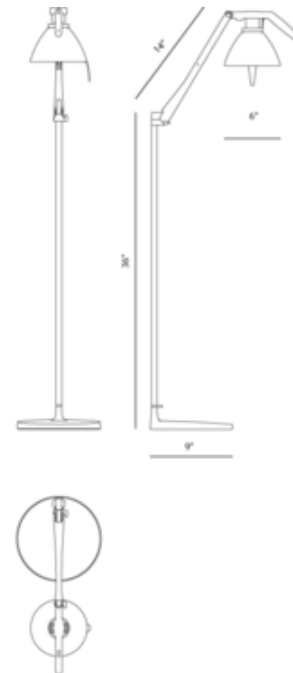

**BRAND**

Luceplan USA

**DESCRIPTION**

Fortebraccio Floor Lamp guarantees an extraordinary fluidity of movement and total light positioning freedom. The lamp's distinctive handle conveys a highly charismatic, formal look, and provides an intelligent solution to the problem of directing light emission. Molded in polycarbonate, it includes a dimmer and is designed in such a way as to be easily held and maneuvered. Available in aluminum metal or white. One A19 Medium 100-watt, 120 volt bulb is required, but not included. Dimensions: 14 inch W x 50 inch adjustable height.

<b>SHADE COLOR</b>	N/A
<b>BODY FINISH</b>	Metal
<b>WATTAGE</b>	100W
<b>DIMMER</b>	Included
<b>DIMENSIONS</b>	14"L x 6"W x 36"H
<b>BULB NOT INCLUDED</b>	
<b>LAMP</b>	1 x A19/Medium (E26)/100W/120V Incandescent 1 x A19/Medium (E26)/120V LED