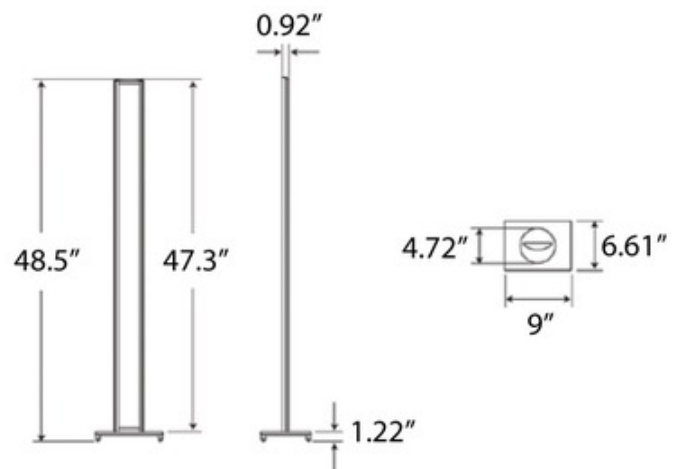

Technical Information

LUMINOUS FLUX	600 lumens
LUMENS/WATT	25.00
LAMP COLOR	Tunable White

SPEC # KNC77293

COMPANY	PROJECT	FIXTURE TYPE	APPROVED BY	DATE