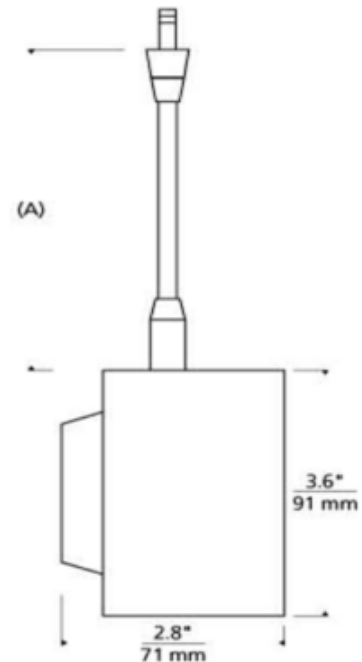

COMPANY	PROJECT	FIXTURE TYPE	APPROVED BY	DATE