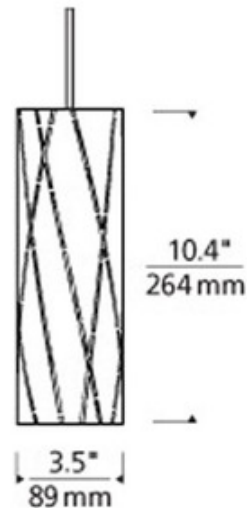

Freejack LED Crossroads Pendant

Description:

Freejack LED Crossroads Pendant was inspired by the sheen of big city streets and intersections illuminated at night. Composed of sheets of raw steel protected with a clear lacquer coat and accented by brass spot welding at the joints, this suspension fixture has a purposefully imperfect, rugged, industrial design. Shade in Steel with Antique Bronze or Satin Nickel finish. Includes 8 watt field replaceable 3000K color temperature LED module, 80CRI, 500 lumens, six feet of field cuttable suspension cable and a Freejack connector. 3.5 inch width x 10.4 inch height x 82.4 inch overall length. ETL listed.

Shown in: Satin Nickel / Steel

List Price: \$485.00
Our Price: \$388.00

Shade Color: Steel
Body Finish: Satin Nickel
Lamp: 1 x LED/8W/12V LED
Wattage: 8W
Dimmer: Dimmable
Dimensions: 82.4"L x 10.4"H x 3.5"W

Product Number: TLG77587			
Company:		Fixture Type:	Date: Apr 21, 2018
Project:		Approved By:	

#2002FJ-CROSSRD-004L1-XXST

Fax: (773) 883-6131

Phone: 866-954-4489

Address: 1718 W. Fullerton Ave. Chicago IL 60614