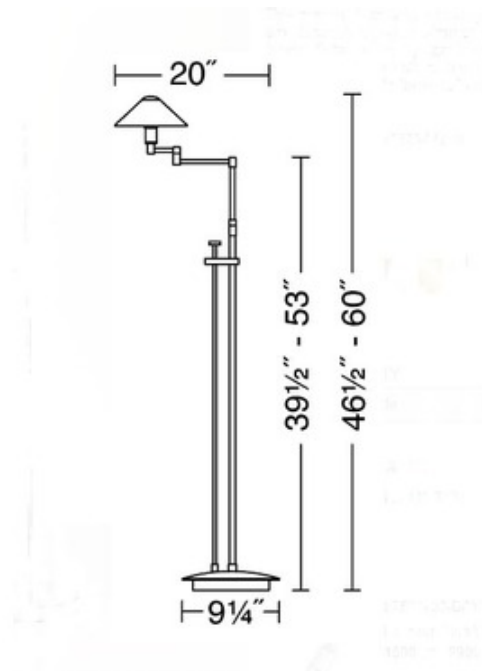

**BRAND**

Holtkoetter

**DESCRIPTION**

9424 Lighting For The Aging Eye Swing Arm Floor Lamp adds style and versatility to virtually any decor. Features a full range dimmer on separate stem. Finish available in Hand-Brushed Old Bronze, Antique Brass, Brushed Brass, and Satin Nickel with matching metal shade. One 100 watt 120 volt T4 DC Bayonet base halogen lamp included. 20 inch arm extension. 8 inch diameter base x 46.5 to 60 inch height adjustment.

<b>SHADE COLOR</b>	N/A
<b>BODY FINISH</b>	Antique Brass
<b>WATTAGE</b>	100W
<b>DIMMER</b>	Included
<b>DIMENSIONS</b>	9.25"W x 46.5"H x 20"D
<b>BULB INCLUDED</b>	
<b>LAMP</b>	1 x T4/D.C. Bayonet (BA15D)/100W/120V Halogen

*Technical Information*

<b>LUMINOUS FLUX</b>	1500 lumens
<b>LUMENS/WATT</b>	15.00
<b>LAMP LIFE</b>	2000 hours

**SPEC #**

HLK77653

COMPANY

PROJECT

FIXTURE TYPE

APPROVED BY