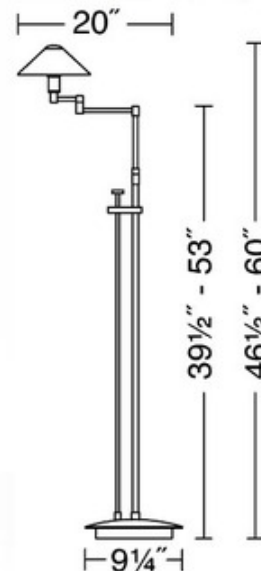

Aging Eye Metal Shade Swing Arm Floor Lamp

Description:

9424 Lighting For The Aging Eye Swing Arm Floor Lamp adds style and versatility to virtually any decor. Features a full range dimmer on separate stem. Finish available in Hand-Brushed Old Bronze, Antique Brass, Brushed Brass, and Satin Nickel with matching metal shade. One 100 watt 120 volt T4 DC Bayonet base halogen lamp included. 20 inch arm extension. 8 inch diameter base x 46.5 to 60 inch height adjustment.

Shown in: Antique Brass

List Price: \$872.50
Our Price: \$628.20

Shade Color: N/A
Body Finish: Antique Brass
Lamp: 1 x T4/D.C. Bayonet (BA15D)/100W/120V Halogen
Wattage: 100W
Dimmer: Included
Dimensions: 46.5"H x 9.25"W x 20"D

Technical Information
Luminous Flux: 1500 lumens
Lumens/Watt: 15.00
Lamp Life: 2000 hours

Product Number: HLK77653			
Company:		Fixture Type:	Date: Mar 21, 2018
Project:		Approved By:	

#0815FL-AGING-04711-CLAB