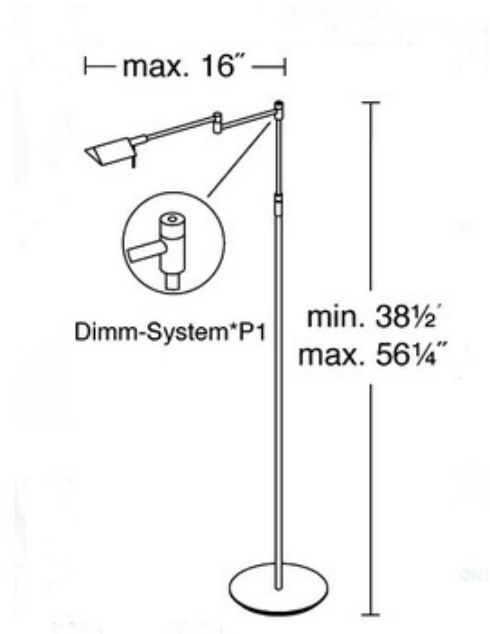

9680 LED Reading Floor Lamp

Description:

9680LED Swing Arm Floor Lamp features a P1 dimming system providing a soft on-off with a single click. Gradually brightens to full brightness and dims to 60 percent brightness remaining at that level to allow you to exit the room, then turns itself off. Dimming control is in the arm of the lamp. Finish available in Hand Brushed Old Bronze, Chrome, or Satin Nickel. One 3.5 watt 2900K 120 volt LED lamp providing 440 lumens included. General directional light distribution. Height adjusts from 38.5 to 56.25 inches. Maximum arm extension is 16 inches.

Shown in: Chrome

List Price: \$1060.00
 Our Price: \$848.00

Shade Color: N/A
 Body Finish: Chrome
 Lamp: 1 x LED/3.5W/120V LED
 Wattage: 3.5W
 Dimmer: Included
 Dimensions: 38.5"H x 16"W

Technical Information
 Luminous Flux: 440 lumens
 Lumens/Watt: 125.71