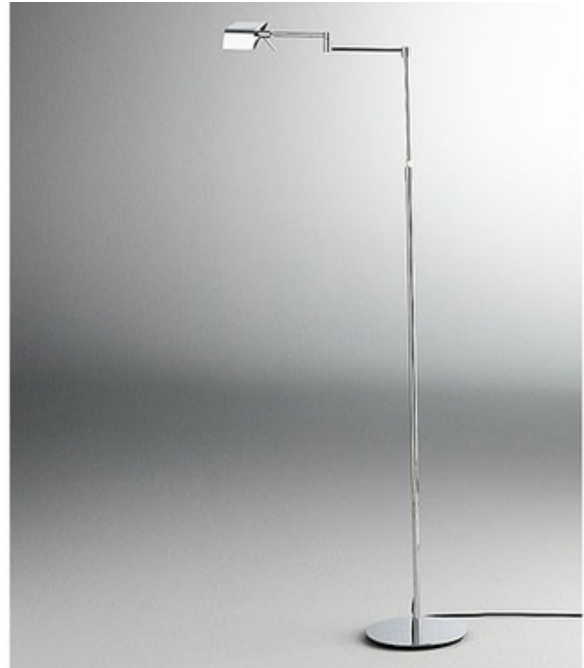

**BRAND**

Holtkoetter

**DESCRIPTION**

9680LED Swing Arm Floor Lamp features a P1 dimming system providing a soft on-off with a single click. Gradually brightens to full brightness and dims to 60 percent brightness remaining at that level to allow you to exit the room, then turns itself off. Dimming control is in the arm of the lamp. Finish available in Hand Brushed Old Bronze, Chrome, or Satin Nickel. One 3.5 watt 2900K 120 volt LED lamp providing 440 lumens included. General directional light distribution. Height adjusts from 38.5 to 56.25 inches. Maximum arm extension is 16 inches.

<b>SHADE COLOR</b>	N/A
<b>BODY FINISH</b>	Chrome
<b>WATTAGE</b>	3.5W
<b>DIMMER</b>	Included
<b>DIMENSIONS</b>	16"W x 38.5"H
<b>INTEGRATED LED MODULE</b>	
<b>LAMP</b>	1 x LED/3.5W/120V LED

*Technical Information*

<b>LUMINOUS FLUX</b>	440 lumens
<b>LUMENS/WATT</b>	125.71

**SPEC #** HLK77695

COMPANY	PROJECT	FIXTURE TYPE	APPROVED BY	DATE