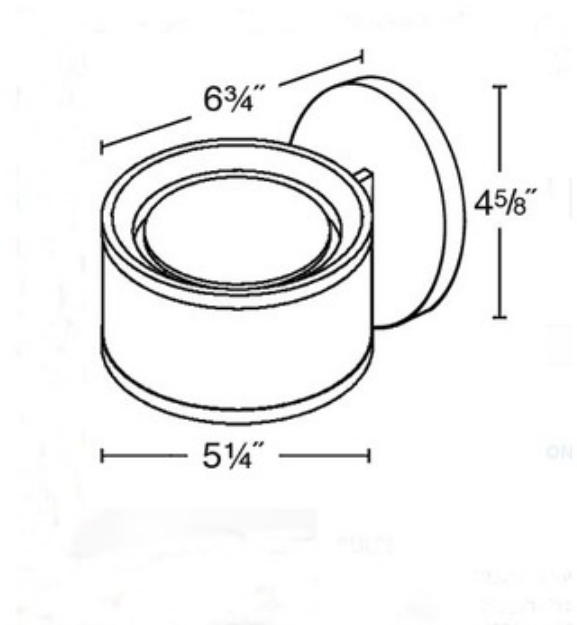

Technical Information

LUMINOUS FLUX	1300 lumens
LUMENS/WATT	17.33
LAMP LIFE	2000 hours

SPEC # HLK77760

COMPANY	PROJECT	FIXTURE TYPE	APPROVED BY	DATE