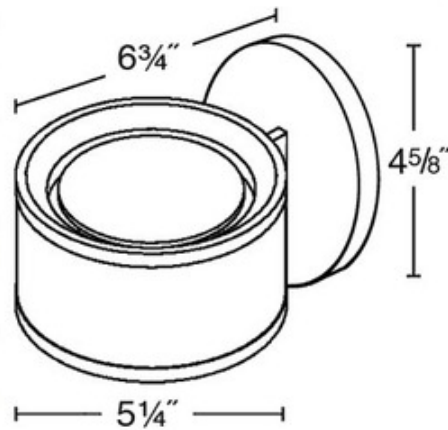

8520 Quergedacht Wall Light

Description:

8520 Quergedacht Wall Light features a frosted glass shield with finish available in Satin Nickel, Chrome, or Hand-Brushed Old Brass. One 75 watt 120 volt JCD Type G9 base halogen lamp. 5.25 inches wide x 4.6 inches high x 6.75 inches deep. Up and down light distribution.

Shown in: Chrome / Frosted

List Price: \$560.00
 Our Price: \$280.00

Shade Color: Frosted
 Body Finish: Chrome
 Lamp: 1 x JCD/G9/75W/120V Halogen
 Wattage: 75W
 Dimmer: Incandescent
 Dimensions: 4.6"H x 5.25"W x 6.75"D

Technical Information

Luminous Flux: 1300 lumens
 Lumens/Watt: 17.33
 Lamp Life: 2000 hours

Product Number: HLK77760			
Company:		Fixture Type:	Date: Apr 20, 2018
Project:		Approved By:	

#0815WS-QUERGE-006H1-FRCH