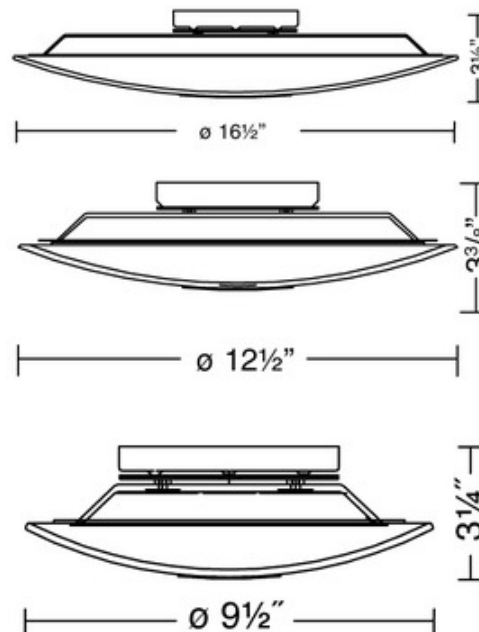

Series 3500 Wall/Ceiling Light

**Description:**

The Series 3500 Wall/Ceiling Light features a Frosted glass diffuser with a solid or decorative center accent in Hand Brushed Old Bronze, Antique Brass, Brushed Brass, Polished Brass, Polished Nickel or Satin Nickel. Available in three sizes with two lamping options. Halogen: 40/60 watt 120 volt G9 halogen bulbs are included. LED: One 29/40/58 watt 120 volt 3000K, 80CRI, 3000-5000 lumen output range integrated LED module. Dimmable with standard incandescent dimmers. Large: 16.5 inch width x 3.5 inch height. Medium: 12.5 inch width x 3.3 inch height. Small: 8.5 inch width x 3.25 inch height. ADA compliant.

Shown in: Decorative Satin Nickel / Satin White

List Price: \$435.00  
 Our Price: \$313.20

Shade Color: Satin White  
 Body Finish: Decorative Satin Nickel  
 Lamp: 3 x JCD/G9/60W/120V Halogen  
 Wattage: 180W  
 Dimmer: Incandescent  
 Dimensions: 3.38"H x 12.5"W

**Technical Information**  
 Luminous Flux: 820 lumens  
 Lumens/Watt: 13.67  
 Lamp Life: 2000 hours

Product Number: <b>HLK77785</b>			
Company:		Fixture Type:	Date: Mar 19, 2018
Project:		Approved By:	