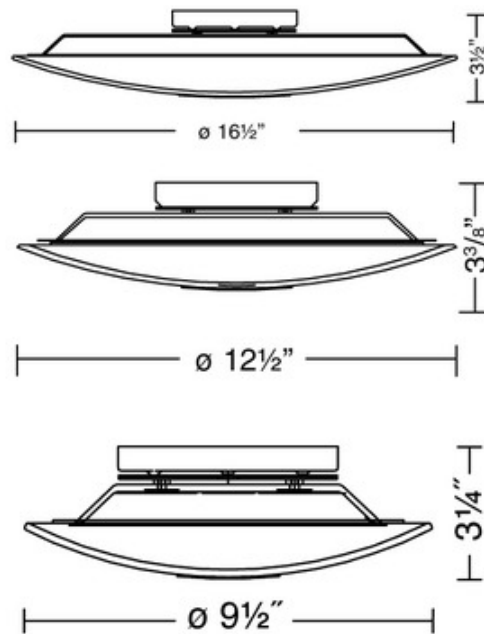

Series 3500 Wall/Ceiling Light

Description:

The Series 3500 Wall/Ceiling Light features a Frosted glass diffuser with a solid or decorative center accent in Hand Brushed Old Bronze, Antique Brass, Brushed Brass, Polished Brass, Polished Nickel or Satin Nickel. Available in three sizes with two lamping options. Halogen: 40/60 watt 120 volt G9 halogen bulbs are included. LED: One 29/40/58 watt 120 volt 3000K, 80CRI, 3000-5000 lumen output range integrated LED module. Dimmable with standard incandescent dimmers. Large: 16.5 inch width x 3.5 inch height. Medium: 12.5 inch width x 3.3 inch height. Small: 8.5 inch width x 3.25 inch height. ADA compliant.

Shown in: Solid Satin Nickel / Satin White

List Price: \$435.00
 Our Price: \$348.00

Shade Color: Satin White
 Body Finish: Solid Satin Nickel
 Lamp: 3 x JCD/G9/60W/120V Halogen
 Wattage: 180W
 Dimmer: Incandescent
 Dimensions: 3.38"H x 12.5"W

Technical Information
 Luminous Flux: 820 lumens
 Lumens/Watt: 13.67
 Lamp Life: 2000 hours

Product Number: HLK77791			
Company:		Fixture Type:	Date: Apr 26, 2018
Project:		Approved By:	

#0815CF-OPALIKS-013H1-FRSN