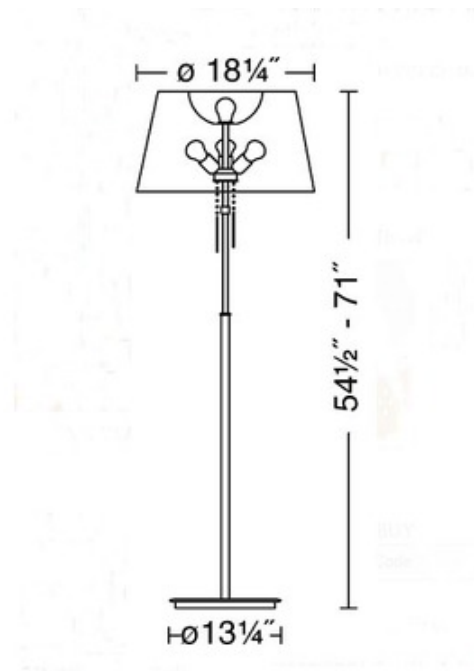

Illuminator 2545 Adjustable Floor Lamp

Description:

Illuminator 2545 Adjustable Floor Lamp features a Hand-Brushed Old Bronze, Antique Brass, Brushed Brass, or Satin Nickel finish with a Satin White or Kupfer fabric shade. Three 72 watt max 120 volt A19 medium base bulbs and one 150 watt max 120 volt medium base bulbs are required, but not included. 18.25 inch shade width x 13.25 inch base width x 54.5-71 inch adjustable height.

Shown in: Satin Nickel / Kupfer

List Price: \$997.50
Our Price: \$798.00

Shade Color: Kupfer
Body Finish: Satin Nickel
Lamp: 3 x A19/Medium (E26)/72W/120V Incandescent
 1 x A19/Medium (E26)/150W/120V Incandescent
Wattage: 366W
Dimmer: Incandescent
Dimensions: 71"H x 18.25"W