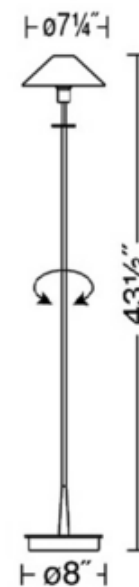

BRAND

Holtkoetter

DESCRIPTION

The Aging Eye Glass Shade Floor Lamp features a Satin Nickel finish with a True White shade. Dimmer control on stem.

SHADE COLOR	Satin White
BODY FINISH	Chrome
WATTAGE	100W
DIMMER	Included
DIMENSIONS	7.25"W x 43.5"H
BULB INCLUDED	
LAMP	1 x T4/D.C. Bayonet (BA15D)/100W/120V Halogen

Technical Information

LUMINOUS FLUX	1500 lumens
LUMENS/WATT	15.00
LAMP LIFE	2000 hours

SPEC # HLK77918

COMPANY	PROJECT	FIXTURE TYPE	APPROVED BY	DATE