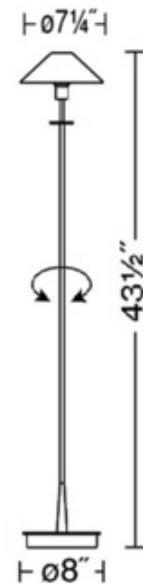

BRAND

Holtkoetter

DESCRIPTION

The Aging Eye Glass Shade Floor Lamp features a Satin Nickel finish with a True White shade. Dimmer control on stem.

SHADE COLOR	Marble
BODY FINISH	Hand Brushed Old Bronze
WATTAGE	100W
DIMMER	Included
DIMENSIONS	7.25"W x 43.5"H
BULB INCLUDED	
LAMP	1 x T4/D.C. Bayonet (BA15D)/100W/120V Halogen

Technical Information

LUMINOUS FLUX	1500 lumens
LUMENS/WATT	15.00
LAMP LIFE	2000 hours

SPEC # HLK77923

COMPANY	PROJECT	FIXTURE TYPE	APPROVED BY	DATE