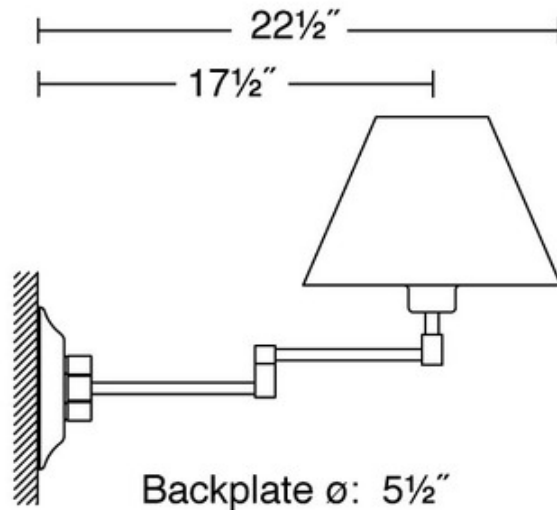

8164 Swing Arm Wall Light

Description:

8164 Swing Arm Wall Light features a Hand-Brushed Old Bronze, Antique Brass, Brushed Brass, or Satin Nickel finish with a Satin White or Kupfer shade. One 75 watt max 120 volt medium base bulb is required, but not included. 11.38 inch height x 10.5 inch width x 22.5 inch depth. Built-in dimmer control on canopy.

Shown in: Satin Nickel / Kupfer

List Price: \$435.00
Our Price: \$313.20

Shade Color: Kupfer
Body Finish: Satin Nickel
Lamp: 1 x A19/Medium (E26)/75W/120V Incandescent
 1 x A19/Medium (E26)/120V LED
Wattage: 75W
Dimmer: Included
Dimensions: 11.3"H x 10.5"W x 22.5"D