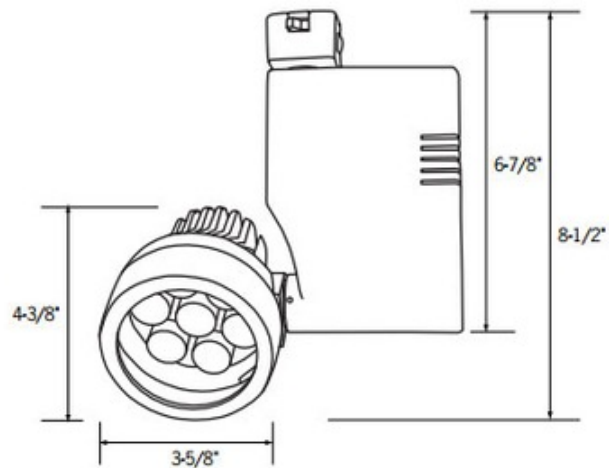

CTL8029L 27W 3000K Medium LED Non-Dim Optica Track

**Description:**

Optica 27 Watt LED Medium Beam Track Head is a low wattage eco-friendly track fixture that provides high lumen output. Die cast aluminum housing with vertical driver. Lockable precision aiming adjustment 360 degree horizontal rotation, 180 degree vertical rotation. Integral on off switch and track polarity indicator. Finish available in White, Black or Silver. Seven LEDs totaling 27 watts 3000K. Suitable for dry locations. Also available in a spot and flood option, 2700K and 3500K color temperature, as well as a dimmable version.

Shown in: White

List Price: \$557.50  
 Our Price: \$334.50

Shade Color: N/A  
 Body Finish: White  
 Lamp: 7 x LED/27W/120V LED  
 Wattage: 189W  
 Dimmer: Not Dimmable  
 Dimensions: 4.37"L x 8.5"H x 3.62"W

**Technical Information**

Luminous Flux: 1731 lumens  
 Lumens/Watt: 64.11  
 Lamp Color: 3000 K  
 Color Rendering: 80 CRI  
 Lamp Life: 50000 hours

Product Number: <b>CNT78350</b>			
Company:		Fixture Type:	Date: Apr 19, 2018
Project:		Approved By:	