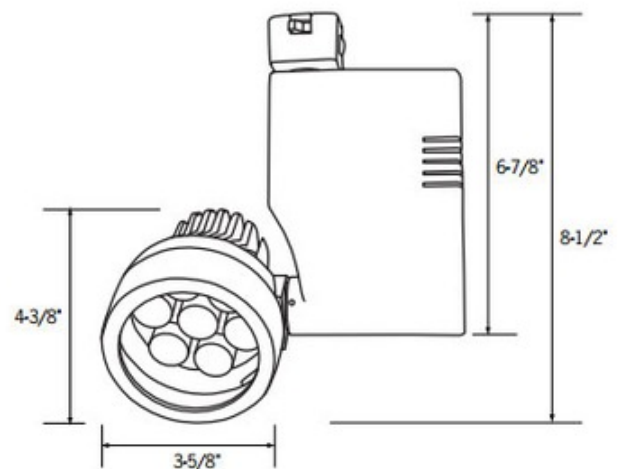

BRAND

ConTech

DESCRIPTION

Optica 27 Watt LED Flood, Medium, or Spot Track Head is a low wattage eco-friendly track fixture that provides high lumen output. Die cast aluminum housing with vertical driver. Lockable precision aiming adjustment 360 degree horizontal rotation, 180 degree vertical rotation. Integral on off switch and track polarity indicator. Finish available in White, Black or Silver. Seven LEDs totaling 27 watts 3000K. Suitable for dry locations. Available in a spot, medium, or flood beam option, 2700K and 3500K color temperature, as well as a dimmable version.

Optica 27W Flood

Optica 27W Spot

| | |
|------------------------------|-------------------------|
| SHADE COLOR | N/A |
| BODY FINISH | White |
| WATTAGE | 189W |
| DIMMER | Not Dimmable |
| DIMENSIONS | 4.37"L x 3.62"W x 8.5"H |
| INTEGRATED LED MODULE | |
| LAMP | 7 x LED/27W/120V LED |

Technical Information

| | |
|------------------------|-------------|
| LUMINOUS FLUX | 1710 lumens |
| LUMENS/WATT | 63.33 |
| LAMP COLOR | 3000K |
| COLOR RENDERING | 80 CRI |
| BEAM ANGLE | 11° |

SPEC # CNT78351