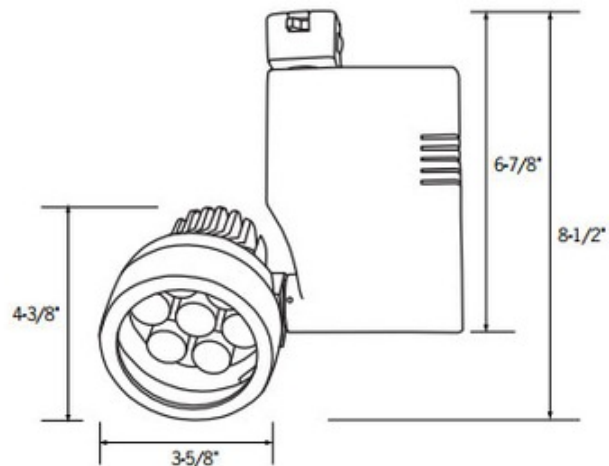

CTL8029L 27W 3000K Spot LED Non-Dimmable Optica Track

Description:

Optica 27 Watt LED Spot Track Head is a low wattage eco-friendly track fixture that provides high lumen output. Die cast aluminum housing with vertical driver. Lockable precision aiming adjustment 360 degree horizontal rotation, 180 degree vertical rotation. Integral on off switch and track polarity indicator. Finish available in White, Black or Silver. Seven LEDs totaling 27 watts 3000K. Suitable for dry locations. Also available in a medium beam and flood option, 2700K and 3500K color temperature, as well as a dimmable version.

Shown in: White

List Price: \$557.50
 Our Price: \$301.05

Shade Color: N/A
 Body Finish: White
 Lamp: 7 x LED/27W/120V LED
 Wattage: 189W
 Dimmer: Not Dimmable
 Dimensions: 4.37"L x 8.5"H x 3.62"W

Technical Information

Luminous Flux: 1710 lumens
 Lumens/Watt: 63.33
 Lamp Color: 3000 K
 Color Rendering: 80 CRI
 Lamp Life: 50000 hours

Product Number: CNT78351			
Company:		Fixture Type:	Date: Mar 17, 2018
Project:		Approved By:	