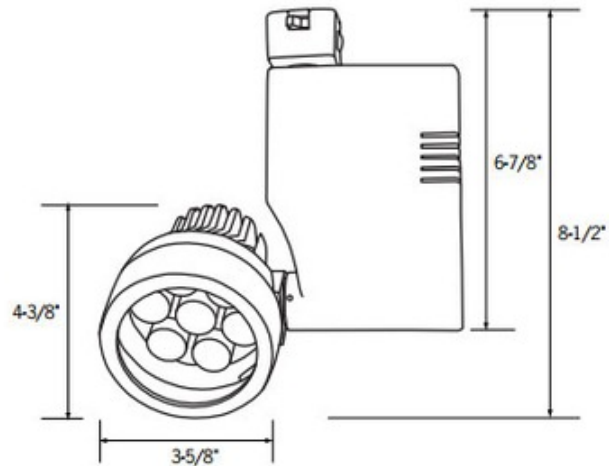

CTL8029L 27W 3000K Flood LED Non-Dimmable Optica Track

**Description:**

Optica 27 Watt LED Flood Track Head is a low wattage eco-friendly track fixture that provides high lumen output. Die cast aluminum housing with vertical driver. Lockable precision aiming adjustment 360 degree horizontal rotation, 180 degree vertical rotation. Integral on off switch and track polarity indicator. Finish available in White, Black or Silver. Seven LEDs totaling 27 watts 3000K. Suitable for dry locations. Also available in a spot and medium beam option, 2700K and 3500K color temperature, as well as a dimmable version.

Shown in: White

List Price: \$557.50  
 Our Price: \$301.05

Shade Color: N/A  
 Body Finish: White  
 Lamp: 7 x LED/27W/120V LED  
 Wattage: 189W  
 Dimmer: Not Dimmable  
 Dimensions: 4.37"L x 8.5"H x 3.62"W

**Technical Information**

Luminous Flux: 1494 lumens  
 Lumens/Watt: 55.33  
 Lamp Color: 3000 K  
 Color Rendering: 80 CRI  
 Lamp Life: 50000 hours

Product Number: <b>CNT78352</b>			
Company:		Fixture Type:	Date: Mar 23, 2018
Project:		Approved By:	