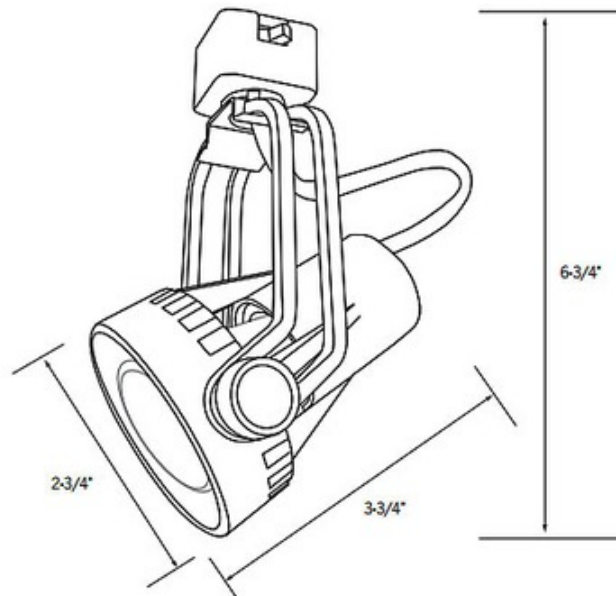

CTL8016 Saturna PAR16 Track Fixture 120V

Description:

CTL8016 Saturna Gimbal Track Head features a die cast aluminum housing with open back design. Finish available in Black, White, Silver or Unfinished Aluminum. Sure-Set yoke for precise aiming without tools and full 350 degree rotation. Equipped with on-off switch and polarity indicator. One 75 watt, 120 volt PAR16 medium base lamp is required, but not included. cCSAus Certified. Suitable for dry locations. 2.75 inch width x 3.75 inch height x 6.75 inch length. For use with ConTech 1-circuit and 2-circuit 120 volt line voltage track systems.

Shown in: Black

List Price: \$82.50
 Our Price: \$49.50

Shade Color: N/A
 Body Finish: Black
 Lamp: 1 x PAR16/Medium (E26)/75W/120V Halogen
 Wattage: 75W
 Dimmer: Dimmable
 Dimensions: 6.75"H x 2.75"W x 3.75"D