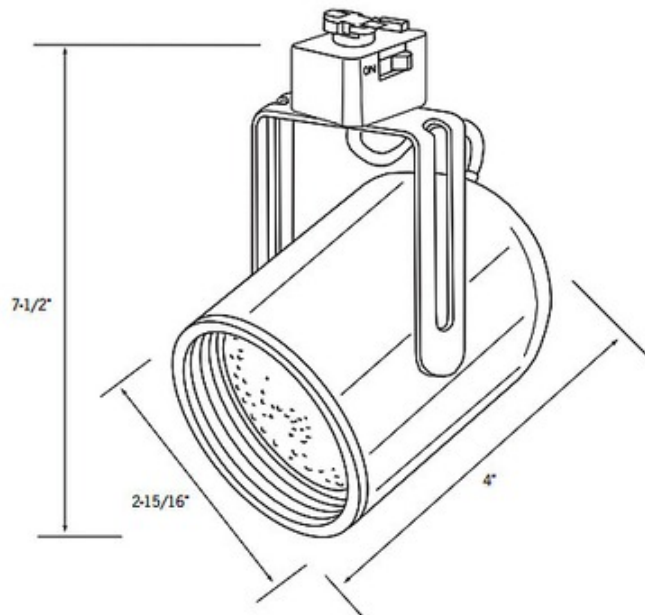

CTL2216 PAR16 Mini Round Back Track Fixture 120V

**Description:**

CTL2216 Mini Round Back Cylinder Track Fixture features a round back design with a deep black baffle to conceal the lamp and provide glare control. Integral on off switch and track polarity indicator. Finish available in Black or White. One 75 watt, 120 volt PAR16 medium base lamp is required, but not included. cCSAus Certified. Suitable for dry locations. 2.9 inch diameter x 4 inch height x 7.5 inch length. For use with ConTech 1-circuit and 2-circuit 120 volt line voltage track systems.

Shown in: Black

List Price: \$62.50  
 Our Price: \$37.50

Shade Color: N/A  
 Body Finish: Black  
 Lamp: 1 x PAR16/Medium (E26)/75W/120V Halogen  
 Wattage: 75W  
 Dimmer: Dimmable  
 Dimensions: 7.5"L x 4"H x 2.9"W