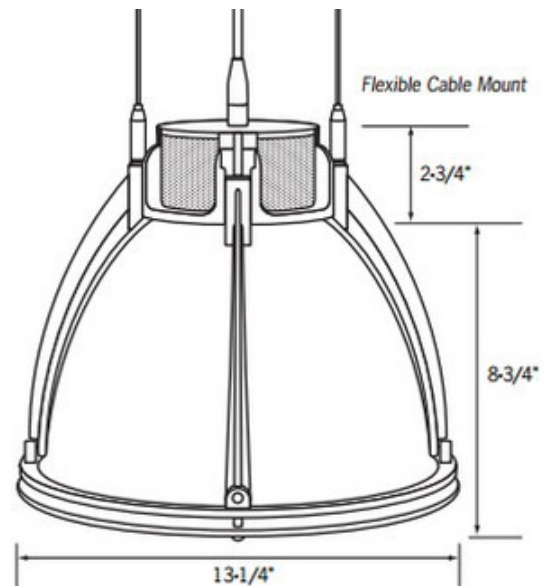

**BRAND**

ConTech

**DESCRIPTION**

CGI12 12 Inch Pendant with Acrylic shade, Aluminum shade, or Glass shade in Blue, Red or White with Black housing and Black cord, White housing and White cord, or Silver housing with Black cord. Includes 120 inch field adjustable flexible cable with aircraft cable supports. Frosted glass lens encloses the bottom of the fixture. Optional frosted acrylic lens available for food service environments, sold separately. One 150 watt 120 volt A21 medium base incandescent lamp not included. 13.25 inch diameter x 8.75 inch height shade x 13.5 inch overall length. CSA Certified to UL Standards. Suitable for damp locations. NOTE: Some options are no longer available.

Lighting Solutions

<b>SHADE COLOR</b>	Acrylic
<b>BODY FINISH</b>	Silver
<b>WATTAGE</b>	150W
<b>DIMMER</b>	Standard 120V
<b>DIMENSIONS</b>	13.5"L x 13.25"W x 8.75"H
<b>BULB NOT INCLUDED</b>	
<b>LAMP</b>	1 x A21/Medium (E26)/150W/120V Incandescent 1 x A21/Medium (E26)/120V LED