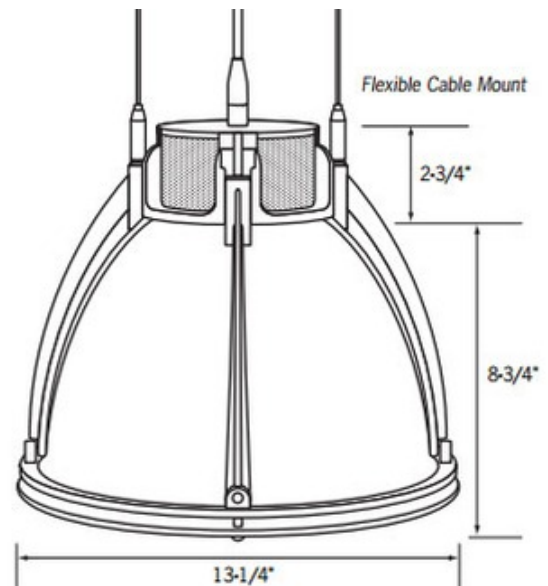

BRAND

ConTech

DESCRIPTION

CGI12 12 Inch Pendant with Acrylic shade, Aluminum shade, or Glass shade in Blue, Red or White with Black housing and Black cord, White housing and White cord, or Silver housing with Black cord. Includes 120 inch field adjustable flexible cable with aircraft cable supports. Frosted glass lens encloses the bottom of the fixture. Optional frosted acrylic lens available for food service environments, sold separately. One 150 watt 120 volt A21 medium base incandescent lamp not included. 13.25 inch diameter x 8.75 inch height shade x 13.5 inch overall length. CSA Certified to UL Standards. Suitable for damp locations. NOTE: Some options are no longer available.

Lightology

SHADE COLOR	Acrylic
BODY FINISH	Silver
WATTAGE	150W
DIMMER	Standard 120V
DIMENSIONS	13.5"L x 13.25"W x 8.75"H
BULB NOT INCLUDED	
LAMP	1 x A21/Medium (E26)/150W/120V Incandescent 1 x A21/Medium (E26)/120V LED