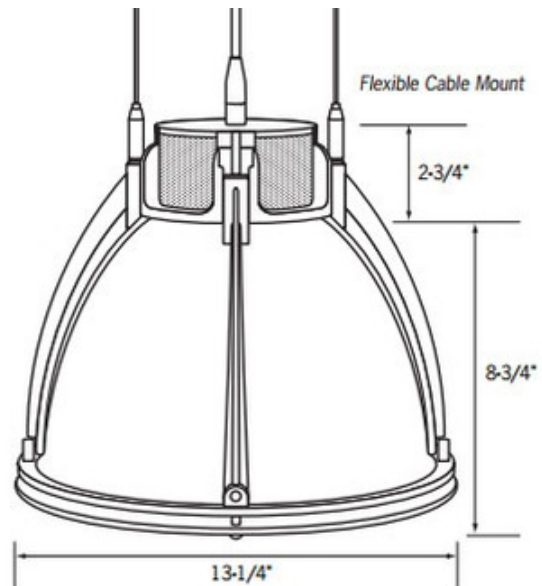

CGI12 Pendant Light

Description:

CGI12 12 Inch Pendant with Acrylic shade, Aluminum shade, or Glass shade in Blue, Red, Amber or White with Black housing and Black cord, White housing and White cord, or Silver housing with Black cord. Includes 120 inch field adjustable flexible cable with aircraft cable supports. Frosted glass lens encloses the bottom of the fixture. Optional frosted acrylic lens available for food service environments, sold separately. One 150 watt 120 volt A21 medium base incandescent lamp not included. 13.25 inch diameter x 8.75 inch height shade x 13.15 inch overall length. CSA Certified to UL Standards. Suitable for damp locations.

Shown in: Silver / Acrylic

List Price: \$412.50
 Our Price: \$247.50

Shade Color: Acrylic
 Body Finish: Silver
 Lamp: 1 x A21/Medium (E26)/150W/120V Incandescent
 1 x A21/Medium (E26)/120V LED
 Wattage: 150W
 Dimmer: Incandescent
 Dimensions: 13.15"L x 8.75"H x 13.25"W