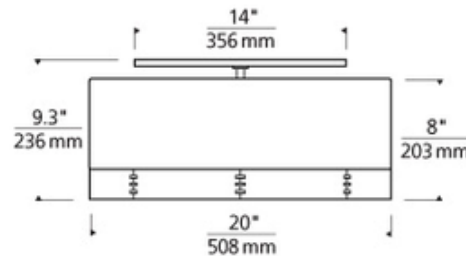

Topo Flush Mount Ceiling Light

Description:

Topo Flush Mount Ceiling Light features a modern drum shade with a combination of fabric and wood. Fabric available in Heather Gray or White with bands of wood trim in Maple or Walnut joining the circumference of the shade. Finish available in Antique Bronze or Satin Nickel. Four 60 watt, 120 volt A19 type medium base bulbs are required, but not included. ETL listed. 20 inch diameter x 8 inch height.

Shown in: Satin Nickel / Heather Gray / Walnut

List Price: \$912.50
Our Price: \$730.00

Shade Color: Heather Gray / Walnut
Body Finish: Satin Nickel
Lamp: 4 x A19/Medium (E26)/43W/120V Incandescent
 4 x A19/Medium (E26)/120V LED
Wattage: 172W
Dimmer: Incandescent
Dimensions: 8"H x 20"W