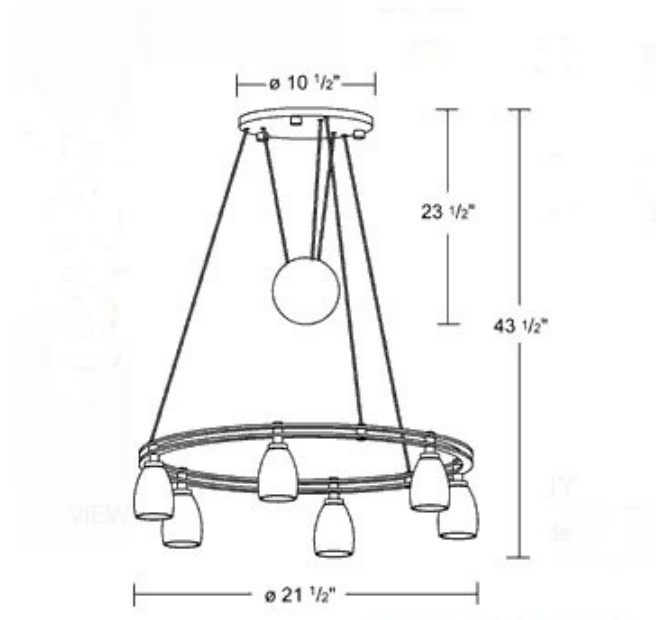

BRAND

Holtkoetter

DESCRIPTION

556 Round Adjustable Pendant features a counter weight for height adjustment with finish available in Hand Brushed Old Bronze or Satin Nickel. Glass options include Satin White, Satin White Large, Morning Star, Krystall Ellipse, Krystall Round, Krystall Square, Berchtesgaden, Sunset, Salzberg, Hammered Silver and Hammered Gold. Includes six 20 watt halogen bipin lamps and 175 watt transformer. 21.5 inch diameter x 43.5 inches high. 10.5 inch diameter canopy. Dimmable with a low voltage electronic dimmer. UL listed.

SHADE COLOR	Sunset
BODY FINISH	Satin Nickel
WATTAGE	120W
DIMMER	Low Voltage Electronic
DIMENSIONS	21.5"W x 43.5"H
BULB INCLUDED	
LAMP	6 x JC/GY6.35 (bipin)/20W/12V Halogen

Technical Information

LUMINOUS FLUX	290 lumens
LUMENS/WATT	14.50
LAMP LIFE	4000 hours

SPEC # HLK78933

COMPANY	PROJECT	FIXTURE TYPE	APPROVED BY	DATE