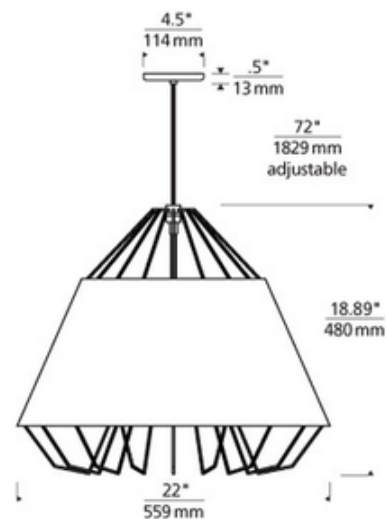

COMPANY	PROJECT	FIXTURE TYPE	APPROVED BY	DATE