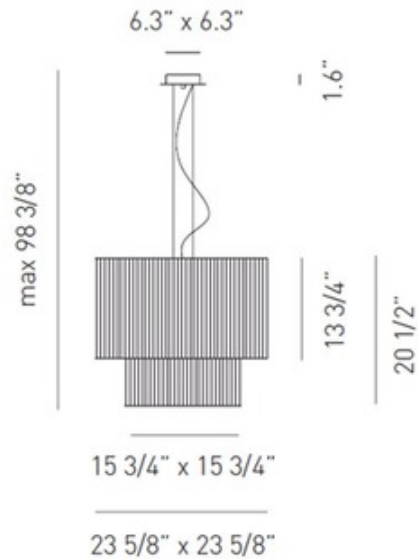

Clavius 2 Tier Suspension

Designer: Manuel Vivian

Description:

Clavius 2 tier suspension features two handmade silk thread shades with a chrome finish. Shade available in white, tobacco and black color. Available in a small, rectangular, square and 2 tier suspension option as well as a wall sconce, ceiling flush mount, table and floor lamp version. Four 100 watt, 120 volt, A19 medium base incandescent lamps included. General light distribution. ETL listed. Made in Italy. 23.63W x 20.5H x 23.63L with an overall maximum height of 98.38 inches.

Shown in: Chrome / Tobacco

List Price: \$4088.57
Our Price: \$2432.70

Shade Color: Tobacco
Body Finish: Chrome
Lamp: 4 x A19/Medium (E26)/72W/120V Incandescent
Wattage: 288W
Dimmer: Incandescent
Dimensions: 23.63"L x 20.5"H x 23.63"W