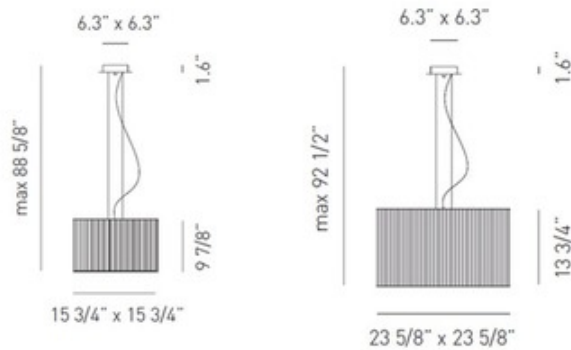

Clavius Square Suspension

Designer: Manuel Vivian

Description:

Clavius square suspension features a handmade silk thread shade with a chrome finish. Shade available in white, tobacco and black color. Available in a small, rectangular, square and 2 tier suspension option. Four 60 or 100 watt, 120 volt, A19 medium base incandescent lamps included. General light distribution. ETL listed. Made in Italy. Available in a small and large large size. Small: 15.75 square inches x 9.88 inch height with an overall maximum height of 88.63 inches. Large: 23.63 square inches x 13.75 inch height with an overall maximum height of 92.5 inches.

Shown in: Chrome / Tobacco

List Price: \$2648.57
Our Price: \$1854.00

Shade Color: Tobacco
Body Finish: Chrome
Lamp: 4 x A19/Medium (E26)/72W/120V Incandescent
Wattage: 288W
Dimmer: Incandescent
Dimensions: 23.63"L x 13.75"H x 23.63"W