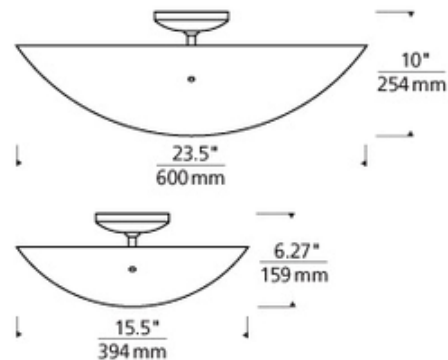

# Trace Semi Flush Ceiling Light

**Description:**

Trace Semi Flush Mount Ceiling Light features a shade made of streams of glass piping formed into a bowl highlighted with metal details in Satin Nickel or Antique Bronze. Available in two sizes. 60 watt, 120 volt A-type medium base are required, but not included. Small: 15.5 inch diameter x 6.27 inch height. Large: 23.5 inch diameter x 10 inch height. ETL listed. Must ship by truck. Shipping amount added at checkout.

Shown in: Satin Nickel / Crystal

**List Price:** \$493.75  
**Our Price:** \$395.00

**Shade Color:** Crystal  
**Body Finish:** Satin Nickel  
**Lamp:** 2 x A19/Medium (E26)/43W/120V Incandescent  
 4 x A19/Medium (E26)/120V LED  
**Wattage:** 172W  
**Dimmer:** Incandescent  
**Dimensions:** 6.27"H x 15.5"W