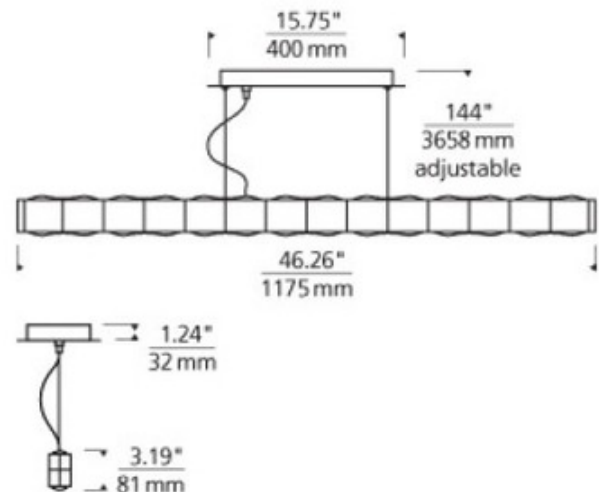

**BRAND** Visual Comfort Modern

**DESCRIPTION**

Biza Linear Suspension with direct light distribution features a bottom diffuser which is composed of clear injection molded plastic inserts which add remarkable depth and illusion when viewed from below. Additional molded plastic inserts in silver sit a top the fixture reinforcing its thoughtful shape. Horizontal and vertical lines intersect throughout adding additional visual interest. Available in Satin Nickel finish. Inside 45 watts of field replaceable 120 volt LED strips, 2400 lumens, 3000K, 80CRI, making this fixture applicable to many different residential and commercial environments. ETL listed. Includes 144 inch field adjustable suspension cable. 46.26 inch width x 3.19 inch height x 1.81 inch depth. Mechanical connector accessory available, sold separately.

<b>SHADE COLOR</b>	N/A
<b>BODY FINISH</b>	Satin Nickel
<b>WATTAGE</b>	45W
<b>DIMMER</b>	Low Voltage Electronic
<b>DIMENSIONS</b>	46.26"W x 3.19"H x 1.81"D
<b>INTEGRATED LED MODULE</b>	
<b>LAMP</b>	1 x LED/45W/120V LED

*Technical Information*

<b>LUMINOUS FLUX</b>	2400 lumens
<b>LUMENS/WATT</b>	53.33
<b>LAMP COLOR</b>	3000K
<b>COLOR RENDERING</b>	80 CRI

**SPEC #** TLG80013

COMPANY	PROJECT	FIXTURE TYPE	APPROVED BY	DATE