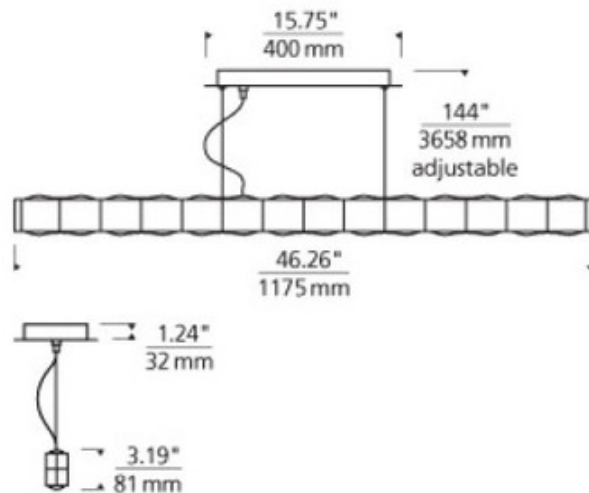

Biza Direct Linear Suspension

Description:

Biza Linear Suspension with direct light distribution features a bottom diffuser which is composed of clear injection molded plastic inserts which add remarkable depth and illusion when viewed from below. Additional molded plastic inserts in silver sit a top the fixture reinforcing its thoughtful shape. Horizontal and vertical lines intersect throughout adding additional visual interest. Available in Satin Nickel or Black finish. Inside sits 45 watts of field replaceable 120 volt LED strips, 2400 lumens, 3000K, 80CRI, making this fixture applicable to many different residential and commercial environments. ETL listed. Includes 144 inch field adjustable suspension cable. 46.26 inch width x 3.19 inch height x 1.81 inch depth. Mechanical connector accessory available, sold separately.

Shown in: Satin Nickel

List Price: \$1743.75
 Our Price: \$1395.00

Shade Color: N/A
 Body Finish: Satin Nickel
 Lamp: 1 x LED/45W/120V LED
 Wattage: 45W
 Dimmer: Low Voltage Electronic
 Dimensions: 144"L x 3.19"H x 46.26"W x 1.81"D

Technical Information

Luminous Flux: 2400 lumens
 Lumens/Watt: 53.33
 Lamp Color: 3000 K
 Color Rendering: 80 CRI

Product Number: TLG80013			
Company:		Fixture Type:	Date: Apr 19, 2018
Project:		Approved By:	