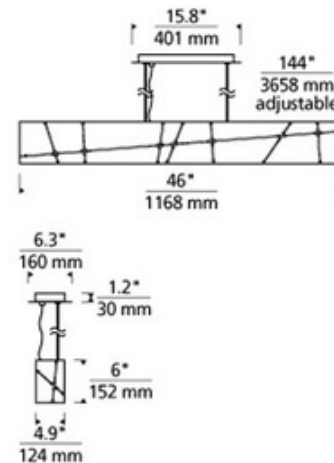

**BRAND** Visual Comfort Modern

**DESCRIPTION**

Crossroads Linear Suspension was inspired by the sheen of big city streets and intersections illuminated at night. Composed of sheets of raw steel protected with a clear lacquer coat and accented by brass spot welding at the joints, this suspension fixture has a purposefully imperfect, rugged, industrial design. Dimmable with low voltage electronic dimmer. 46 inch width x 6 inch height x 4.9 inch depth. Cable length 144 inches.

<b>SHADE COLOR</b>	N/A
<b>BODY FINISH</b>	Steel
<b>WATTAGE</b>	240W
<b>DIMMER</b>	Standard 120V
<b>DIMENSIONS</b>	46"L x 6"H x 96"D
<b>BULB INCLUDED</b>	
<b>LAMP</b>	4 x JC/G9/60W/120V Halogen

**SPEC #** TLG80014