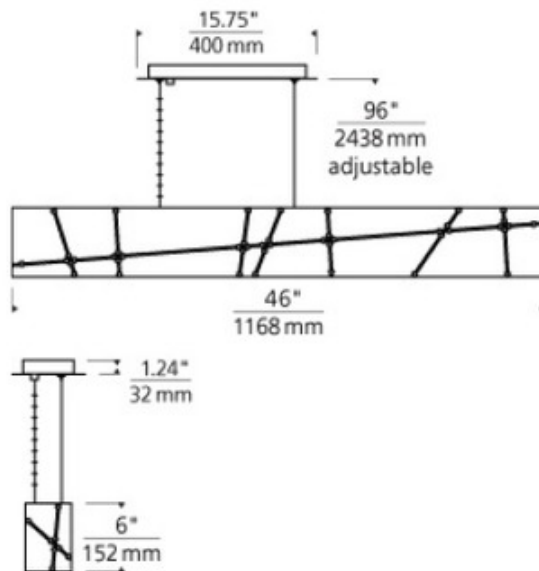

Crossroads Linear Suspension

Description:

Crossroads Linear Suspension was inspired by the sheen of big city streets and intersections illuminated at night. Composed of sheets of raw steel protected with a clear lacquer coat and accented by brass spot welding at the joints, this suspension fixture has a purposefully imperfect, rugged, industrial design. Includes four 120 volt, 40 watt G9 halogen bipin lamps or two 20 watt, field replaceable 3000K LED strips, 3500 lumens. Incandescent version dimmable with standard incandescent dimmer. LED dimmable with low voltage electronic dimmer. 46 inch width x 6 inch height x 4.9 inch depth x 150 inch overall length.

Shown in: Steel

List Price: \$1650.00
 Our Price: \$1188.00

Shade Color: N/A
 Body Finish: Steel
 Lamp: 4 x JC/G9/60W/120V Halogen
 Wattage: 240W
 Dimmer: Incandescent
 Dimensions: 46"L x 6"H x 96"D

Product Number: TLG80014			
Company:		Fixture Type:	Date: Mar 23, 2018
Project:		Approved By:	