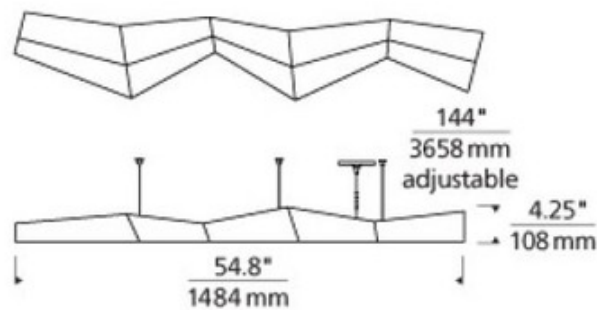

Jorn Linear Suspension

Description:

Jorn Linear Suspension features sharp angles that create a daring, structured light sculpture sure to make a modern statement in any space. Available in satin nickel or black finish. 47 watts of LED face up towards the matte white inner metal shade providing a glare free wash of indirect light (2350 lumens, 3000K). Dimmable with low voltage electronic dimmer. Ships with twelve feet of field cuttable suspension cable. 54.8 inch width x 4.25 inch height x 148.25 inch overall length.

Shown in: Satin Nickel

List Price: \$1906.25
Our Price: \$1525.00

Shade Color: N/A
Body Finish: Satin Nickel
Lamp: 1 x LED/47W/120V LED
Wattage: 47W
Dimmer: Low Voltage Electronic
Dimensions: 148.25"L x 4.25"H x 54.8"W