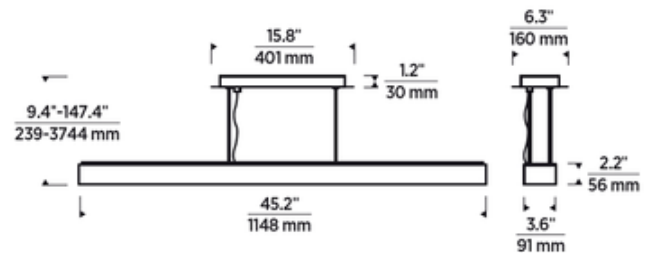

COMPANY

PROJECT

FIXTURE TYPE

APPROVED BY

DATE