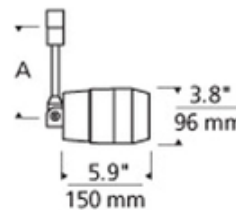

# T-Trak 1-Circuit Envision LED Head 15 Deg

**Description:**

T-Trak 1-Circuit Envision LED 15 Degree head is made of die cast aluminum in Satin Nickel or White finish. Head pivots vertically 90 degrees and rotates horizontally 360 degrees. Features horizontal locking mechanisms. LED module and optics are modular for ease of replacement. Front air intake design allows air flow past internal heat sink fins to rear exit vents. 18 watt isolated power supply sits within head to avoid visual impact on track. Dimmable digital logic controller operated in constant current mode. Field replaceable proprietary 18 watt LED module included. Available in 15, 25 or 40 degree beam angle with 2700K, 3000K or 3500K color temperature, 86CRI. 47 lumens per watt. 50,000 hour average lamp life. Holds up to two PAR16/MR16 lenses or louvers sold separately. Dimmable per attached dimmer compatibility reference. ETL listed. 5 year product warranty. Includes one-circuit T-Trak connector. 3.8 inch diameter x 5.9 inch height x 6 inch or 18 inch stem length.

Shown in: Satin Nickel

List Price: \$400.00  
 Our Price: \$320.00

Shade Color: N/A  
 Body Finish: Satin Nickel  
 Lamp: 1 x LED/18W/120V LED  
 Wattage: 18W  
 Dimmer: Dimmable  
 Dimensions: 6"L x 5.9"H x 3.8"W

**Technical Information**

Luminous Flux: 846 lumens  
 Lumens/Watt: 47.00  
 Lamp Color: 3500 K  
 Color Rendering: 86 CRI  
 Beam Angle: 15°  
 Center Beam CBCP: 5300 candlepower  
 Lamp Life: 50000 hours