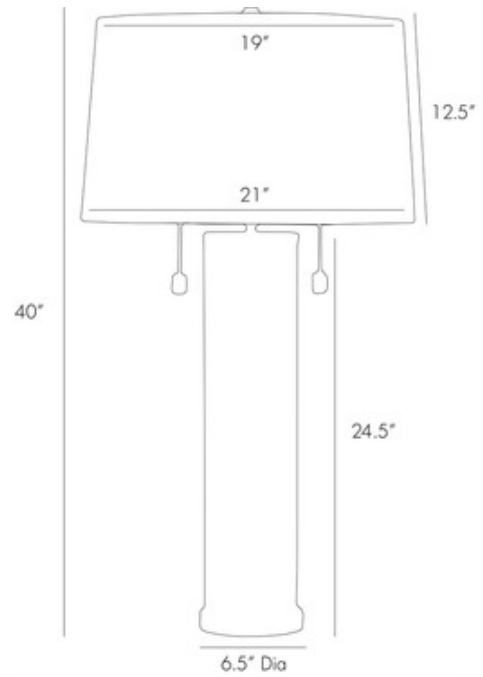

BRAND

Arteriors Home

DESCRIPTION

Savannah clear glass cylinder table lamp with iron base accented with a pair of Antique Brass pull chains and matching finial. Flared shade in Off White with metallic silver living. Two 60 watt, 120 volt A19 Medium base incandescent bulbs are required, but not included. 21 inch diameter x 40 inch height.

SHADE COLOR	Wren
BODY FINISH	Antique Brass
WATTAGE	120W
DIMMER	Standard 120V
DIMENSIONS	21"W x 40"H
BULB NOT INCLUDED	
LAMP	2 x A19/Medium (E26)/60W/120V Incandescent 2 x A19/Medium (E26)/120V LED

SPEC #