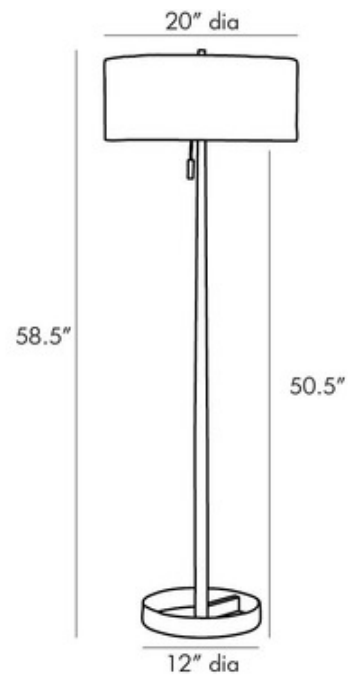

BRAND

Arteriors Home

DESCRIPTION

The Violetta Floor Lamp is a tall, sleek and sophisticated lamp that delivers a contemporary and slightly industry appeal. The simple design features a Matte Black finish with Brass details or Antique Brass finish with Heritage Brass details, an acrylic Frosted diffuser, matching finial and double socket with one pull chain. UL listed.

SHADE COLOR	N/A
BODY FINISH	Matte Black
WATTAGE	16W
DIMMER	N/A
DIMENSIONS	20"W x 58.5"H
BULB NOT INCLUDED	
LAMP	2 x A19/Medium (E26)/8W/120V LED 2 x A19/Medium (E26)/120V LED 2 x A19/Medium (E26)/60W/120V Incandescent

Technical Information

PRODUCT DIMENSIONS	Cord Length: 72"
---------------------------	------------------

SPEC #	AHM82553
---------------	----------

COMPANY	PROJECT	FIXTURE TYPE	APPROVED BY	DATE