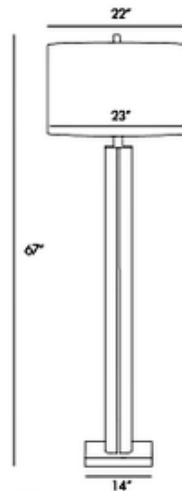

# Norman Floor Lamp

**Description:**

Norman Floor lamp features a columnar glass tube that surrounds a steel metal neck with Vintage Brass or Polished Nickel and supported by a matching finish square foot. Topped with a White parchment drum shade. One 100 watt, 120 volt 3-way A19 Medium base incandescent bulb is required, but not included. 23 inch diameter x 69 inch height.

Shown in: Vintage Brass / White

List Price: \$1380.00  
 Our Price: \$1104.00

Shade Color: White  
 Body Finish: Vintage Brass  
 Lamp: 1 x A19 3-Way/Medium (E26)/72W/120V Incandescent  
 Wattage: 72W  
 Dimmer: Included  
 Dimensions: 69"H x 23"W