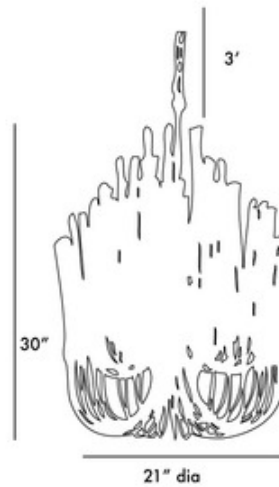

Tilda Chandelier

Designer: Mark Moussa

Description:

Tilda Chandelier features five tiers of wooden sticks on curved iron arms in a white finish. Five 25 watt, 120 volt B10 Candelabra base incandescent bulbs are required, but not included. 21 inch width x 30 inch height.

Shown in: White

List Price: \$1980.00
Our Price: \$1584.00

Shade Color: N/A
Body Finish: White
Lamp: 5 x B10/Candelabra (E12)/25W/120V Incandescent
 5 x B10/Candelabra (E12)/120V LED
Wattage: 125W
Dimmer: Incandescent
Dimensions: 30"H x 21"W