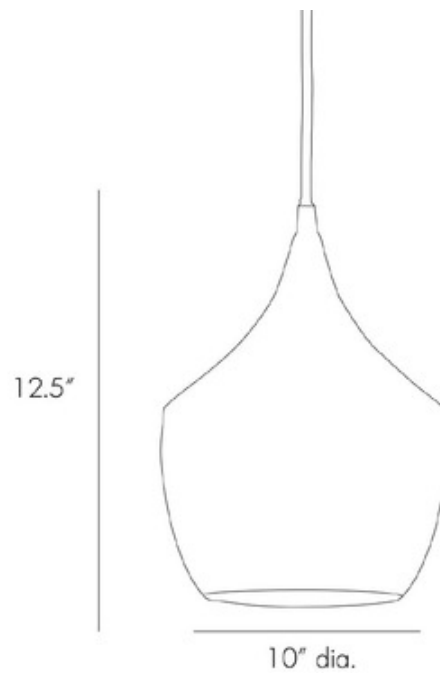

Mason Small Pendant

**Description:**

Mason Small Pendant features a mixed metal hammered iron shade with a Dark Silver exterior with Brass interior cord. One 60 watt, 120 volt Medium base incandescent bulb is required, but not included. 10 inch diameter x 12.5 inch height.

Shown in: Dark Silver / Brass

List Price: \$360.00  
 Our Price: \$288.00

Shade Color: N/A  
 Body Finish: Dark Silver / Brass  
 Lamp: 1 x A19/Medium (E26)/43W/120V Incandescent  
 1 x A19/Medium (E26)/120V LED  
 Wattage: 43W  
 Dimmer: Incandescent  
 Dimensions: 12.5"H x 10"W