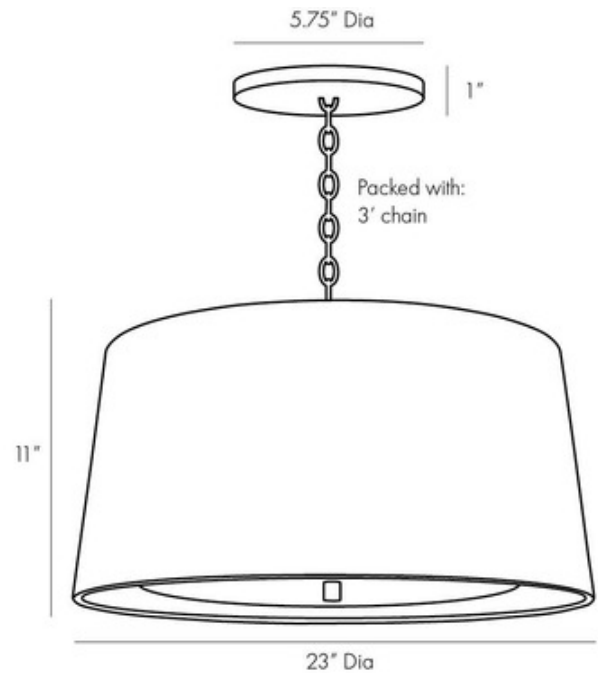

**BRAND**

Arteriors Home

**DESCRIPTION**

The Anderson Pendant offers a chic, versatile design featuring a hand hammered iron drum shade with a double diffuser suspended within with a perforated metal bottom to allow light to illuminate through.

Shown in: Bronze

<b>SHADE COLOR</b>	N/A
<b>BODY FINISH</b>	Bronze
<b>WATTAGE</b>	120W
<b>DIMMER</b>	Standard 120V
<b>DIMENSIONS</b>	23"W x 11"H
<b>BULB NOT INCLUDED</b>	
<b>LAMP</b>	3 x A19/Medium (E26)/40W/120V Incandescent 3 x A19/Medium (E26)/120V LED

*Technical Information*

**PRODUCT DIMENSIONS** Adjustable Chain length: 36"

**SPEC #**

AHM82624

COMPANY

PROJECT

FIXTURE TYPE

APPROVED BY