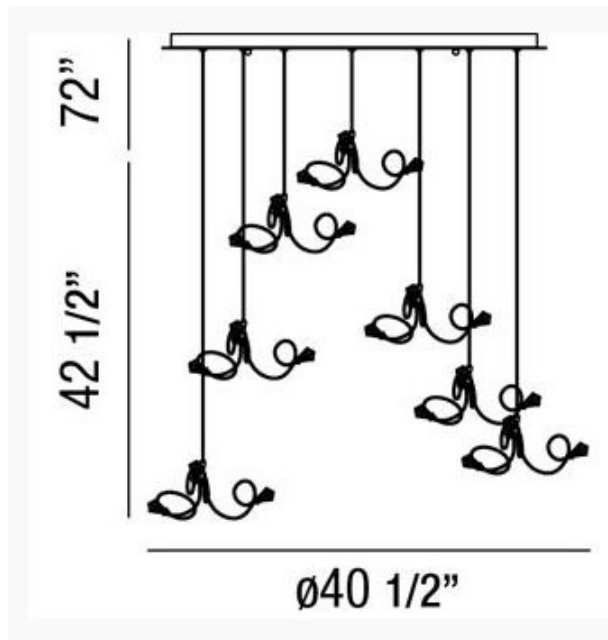

# Volare 25 Light Round Chandelier

**Description:**

Volare 25 Light Round Chandelier features spiral arms and crystal drops with finish in Chrome with Clear Crystals. Twenty-five 10 watt 12 volt G4 halogen lamps included. 40.5 inch diameter x 42.5 inches high. 72 inch overall height.

Shown in: Chrome

**List Price:** \$3700.00  
**Our Price:** \$2960.00

**Shade Color:** N/A  
**Body Finish:** Chrome  
**Lamp:** 25 x JC/G4 (bipin)/10W/12V Halogen  
**Wattage:** 250W  
**Dimmer:** Dimmable  
**Dimensions:** 42.5"H x 40.5"W