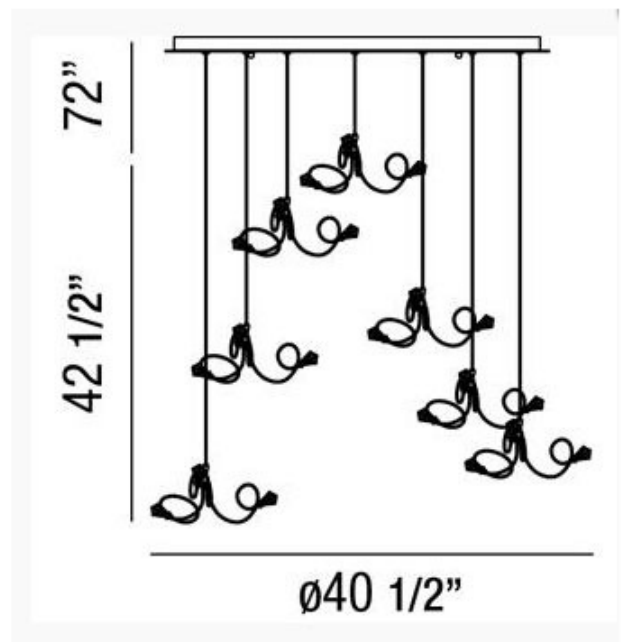

BRAND

Eurofase

DESCRIPTION

Volare 25 Light Round Chandelier features spiral arms and crystal drops with finish in Chrome with Clear Crystals. Twenty-five 10 watt 12 volt G4 halogen lamps included. 40.5 inch diameter x 42.5 inches high. 72 inch overall height.

SHADE COLOR	N/A
BODY FINISH	Chrome
WATTAGE	250W
DIMMER	Dimmable
DIMENSIONS	40.5"W x 42.5"H
BULB INCLUDED	
LAMP	25 x JC/G4 (bipin)/10W/12V Halogen

SPEC #

EUF82702

COMPANY

PROJECT

FIXTURE TYPE

APPROVED BY

DATE